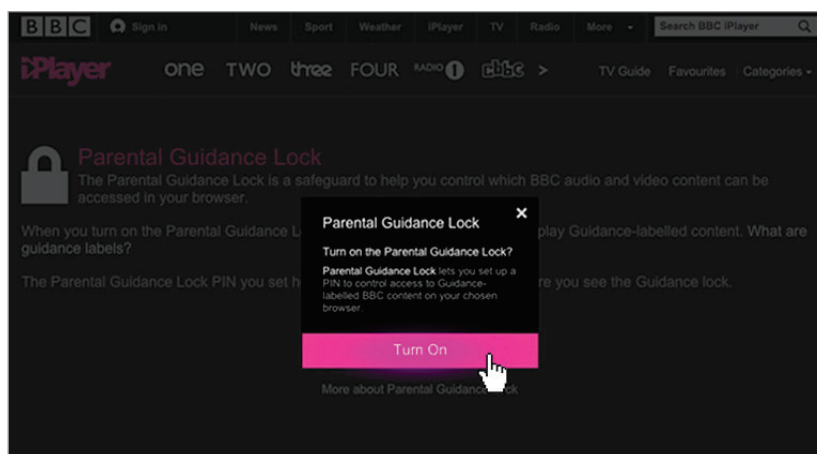

Features and Benefits

The Parental Guidance Lock is a safeguard to help you control which BBC audio and video content your children can listen to or watch online. When activated they will not be able to play Guidance-labelled content.

What restrictions can I apply?

Inappropriate
Content

What do I need?

Nothing

Step-By-Step

- 1 Go to the bbc.co.uk/iplayer/guidance and click on the 'Set up the Parental Guidance Lock now' button.

2 Check the box and click 'Continue'.

3 Click the 'Turn On' button.

4 You will now have to create a 4-digit pin code. This will be required whenever an age restricted show is trying to be accessed.