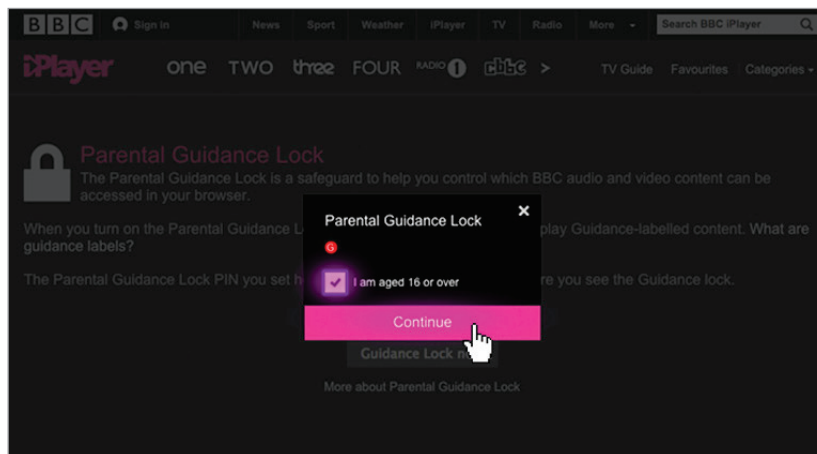

Features and Benefits

The Parental Guidance Lock is a safeguard to help you control which BBC audio and video content your children can listen to or watch online. When activated they will not be able to play Guidance-labelled content.

What restrictions can I apply?

Inappropriate
Content

What do I need?

Nothing

Step-By-Step

- 1 Go to the bbc.co.uk/iplayer/guidance and click on the 'Set up the Parental Guidance Lock now' button.

2 Check the box and click 'Continue'.

3 Click the 'Turn On' button.

4 You will now have to create a 4-digit pin code. This will be required whenever an age restricted show is trying to be accessed.