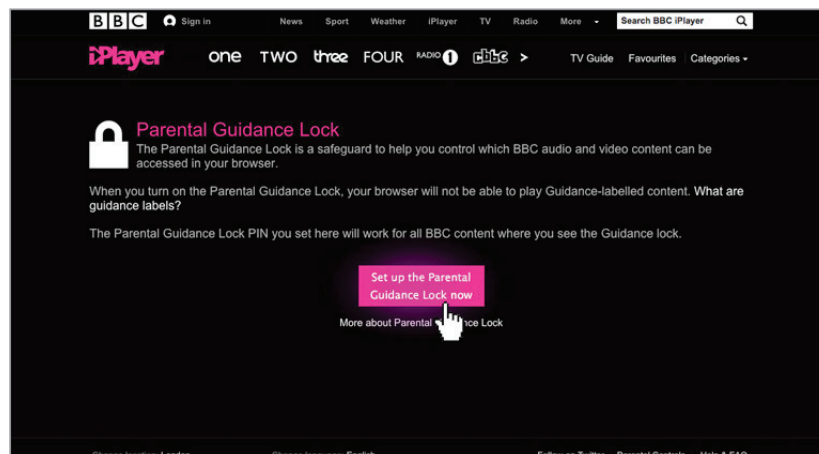

Features and Benefits

The Parental Guidance Lock is a safeguard to help you control which BBC audio and video content your children can listen to or watch online. When activated they will not be able to play Guidance-labelled content.

What restrictions can I apply?

Inappropriate
Content

What do I need?

Nothing

Step-By-Step

- 1 Go to the bbc.co.uk/iplayer/guidance and click on the 'Set up the Parental Guidance Lock now' button.

2 Check the box and click 'Continue'.

3 Click the 'Turn On' button.

4 You will now have to create a 4-digit pin code. This will be required whenever an age restricted show is trying to be accessed.